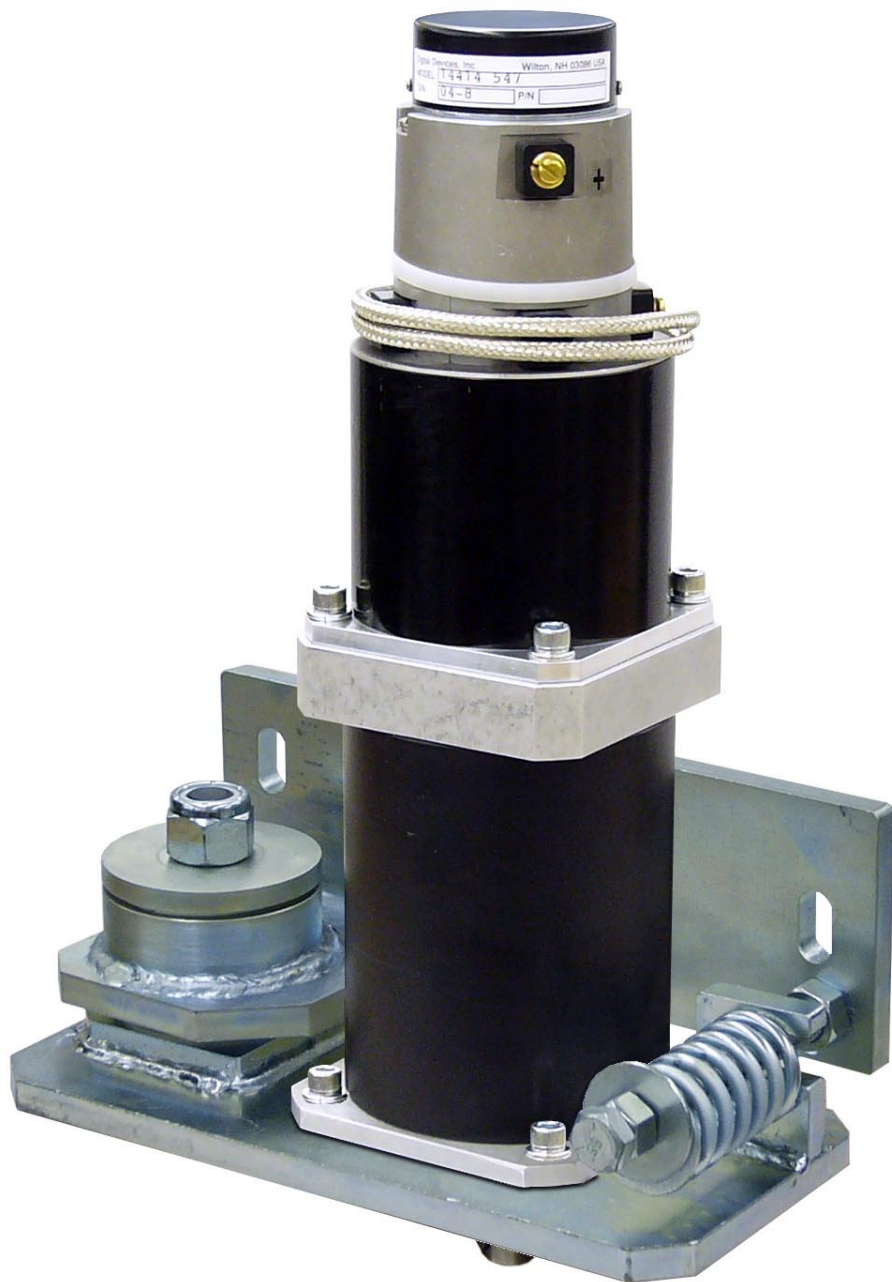

# Motors, Gearboxes & Mounts For Use With: Burny Phantom Series

**Motor, Encoder & Gearbox:**

MO-13291-025

MO-13291-050

**Motor & Encoder:**

D08-33940

**Nema 34 / AL-20 Series Gearbox:**

25:1 Ratio = D08-33939-025

50:1 Ratio = D08-33939-050

**Motor Mount:**

MO-12648