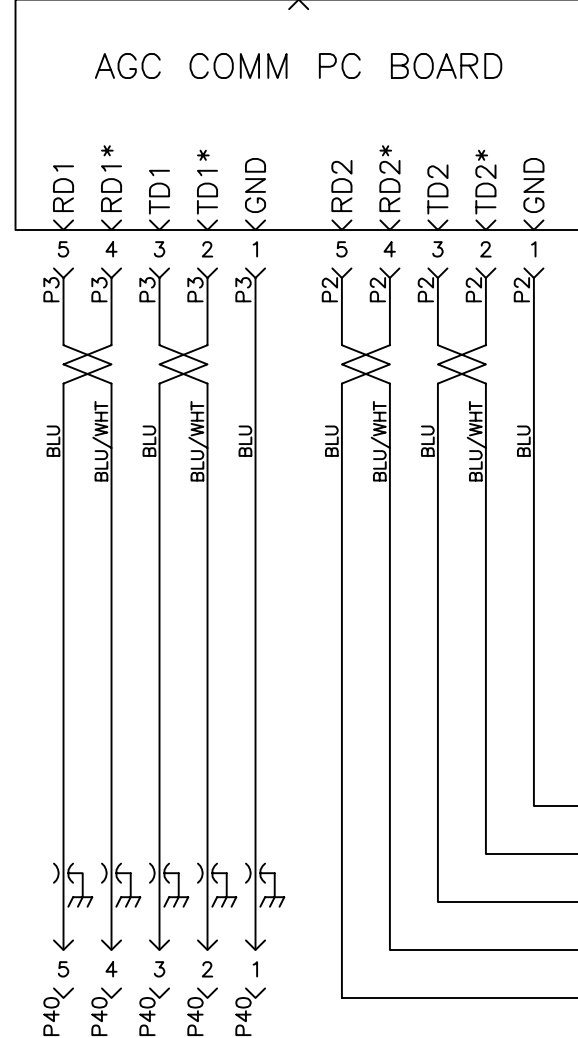

AGC I/O PC BOARD

EXTERNAL RS-422

POWER SUPPLY

CHANGE LETTER	DATE	INITIALS	DESCRIPTION
NONE	5/22/01	JTH	CHANGED TO 2040 CPU
NONE	12/12/01	JTH	ADDED OPTO 1-OPTO 9
NONE	5/15/02	JTH	ADDED OPTO 10 & V13

InnerLogic, Inc.

SCALE: NONE	APPROVED BY:	DRAWN BY: JTH
DATE: 5/15/02		REVISION: 3
FINELINE 150PC/200PC/260PC AUTOMATIC GAS CONSOLE SYSTEM SCHEMATIC		
TOLERANCE: .XX	.XXX	ANGLE
DRAWING NUMBER: D-500865		