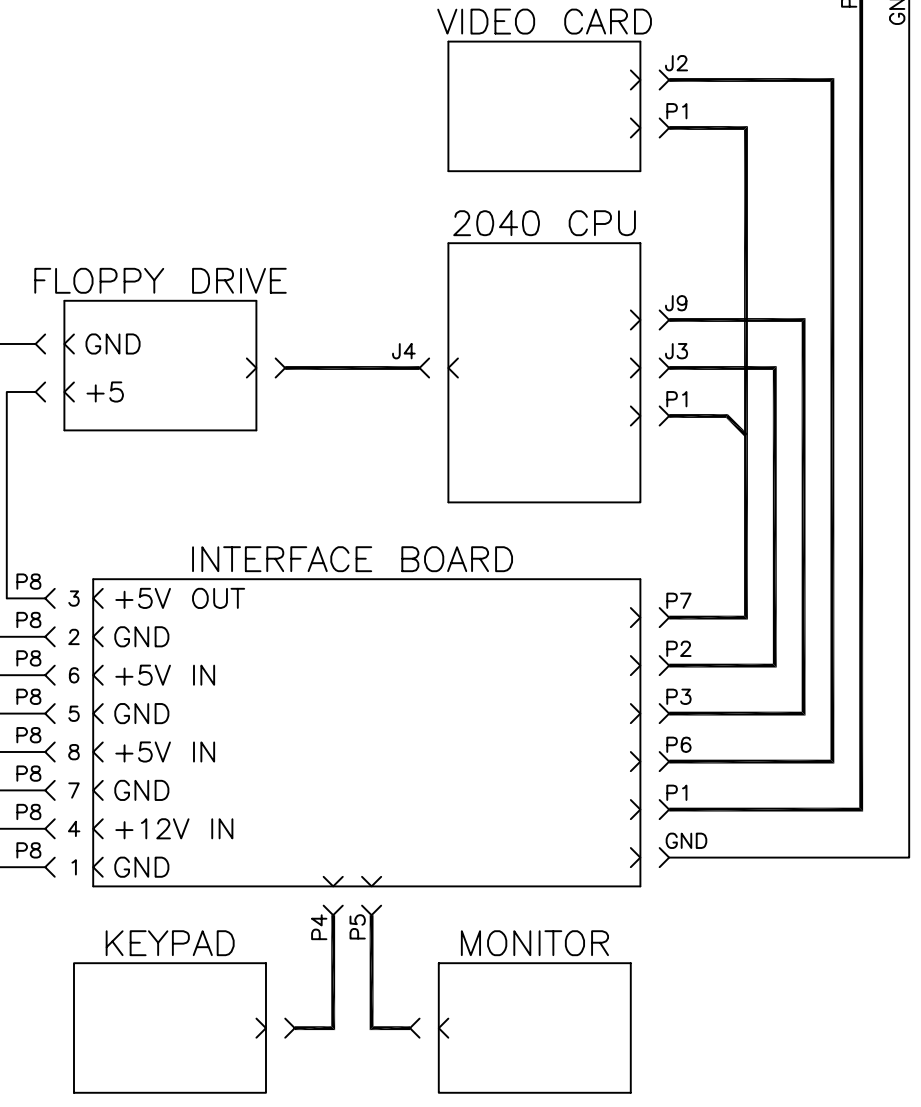

AGC I/O PC BOARD

EXTERNAL RS-422

POWER SUPPLY

CHANGE LETTER	DATE	INITIALS	DESCRIPTION
NONE	5/22/01	JTH	CHANGED TO 2040 CPU
NONE	12/12/01	JTH	ADDED OPTO 1-OPTO 9
NONE	5/15/02	JTH	ADDED OPTO 10 & V13

InnerLogic, Inc.

SCALE: NONE	APPROVED BY:	DRAWN BY: JTH
DATE: 5/15/02		REVISION: 3
FINELINE 150PC/200PC/260PC AUTOMATIC GAS CONSOLE SYSTEM SCHEMATIC		
TOLERANCE: .XX	.XXX	ANGLE
DRAWING NUMBER: D-500865		