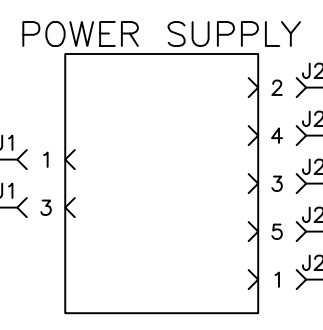

AGC I/O PC BOARD

EXTERNAL RS-422

POWER SUPPLY

CHANGE LETTER	DATE	INITIALS	DESCRIPTION
NONE	5/22/01	JTH	CHANGED TO 2040 CPU
NONE	12/12/01	JTH	ADDED OPTO 1-OPTO 9
NONE	5/15/02	JTH	ADDED OPTO 10 & V13

InnerLogic, Inc.