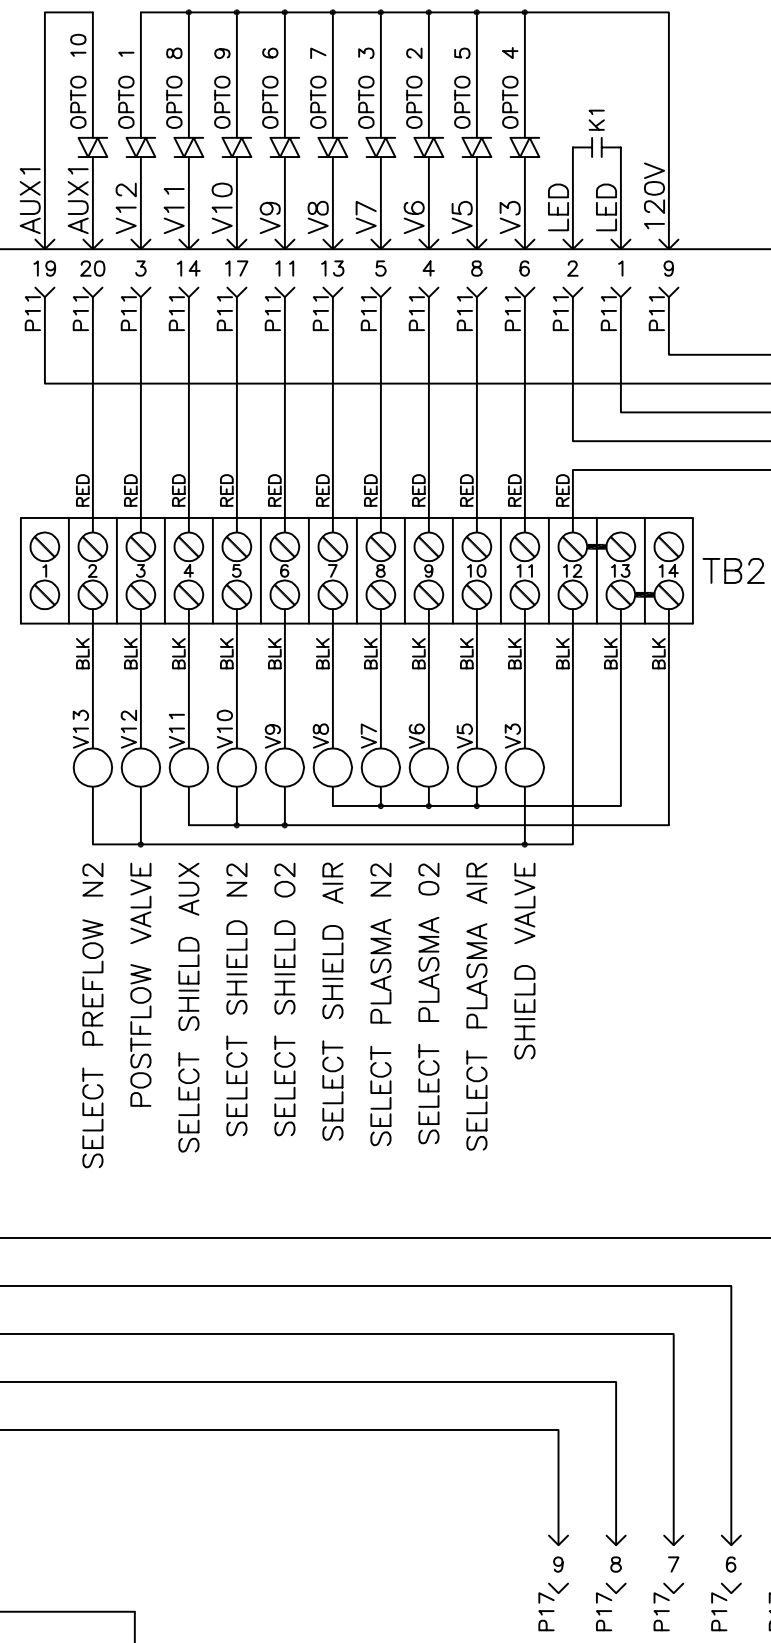

AGC I/O PC BOARD

EXTERNAL RS-422

POWER SUPPLY

CHANGE LETTER	DATE	INITIALS	DESCRIPTION
NONE	5/22/01	JTH	CHANGED TO 2040 CPU
NONE	12/12/01	JTH	ADDED OPTO 1-OPTO 9
NONE	5/15/02	JTH	ADDED OPTO 10 & V13

InnerLogic, Inc.

SCALE: NONE	APPROVED BY:	DRAWN BY: JTH
DATE: 5/15/02		REVISION: 3
FINELINE 150PC/200PC/260PC AUTOMATIC GAS CONSOLE SYSTEM SCHEMATIC		
TOLERANCE: .XX	.XXX	ANGLE
DRAWING NUMBER: D-500865		